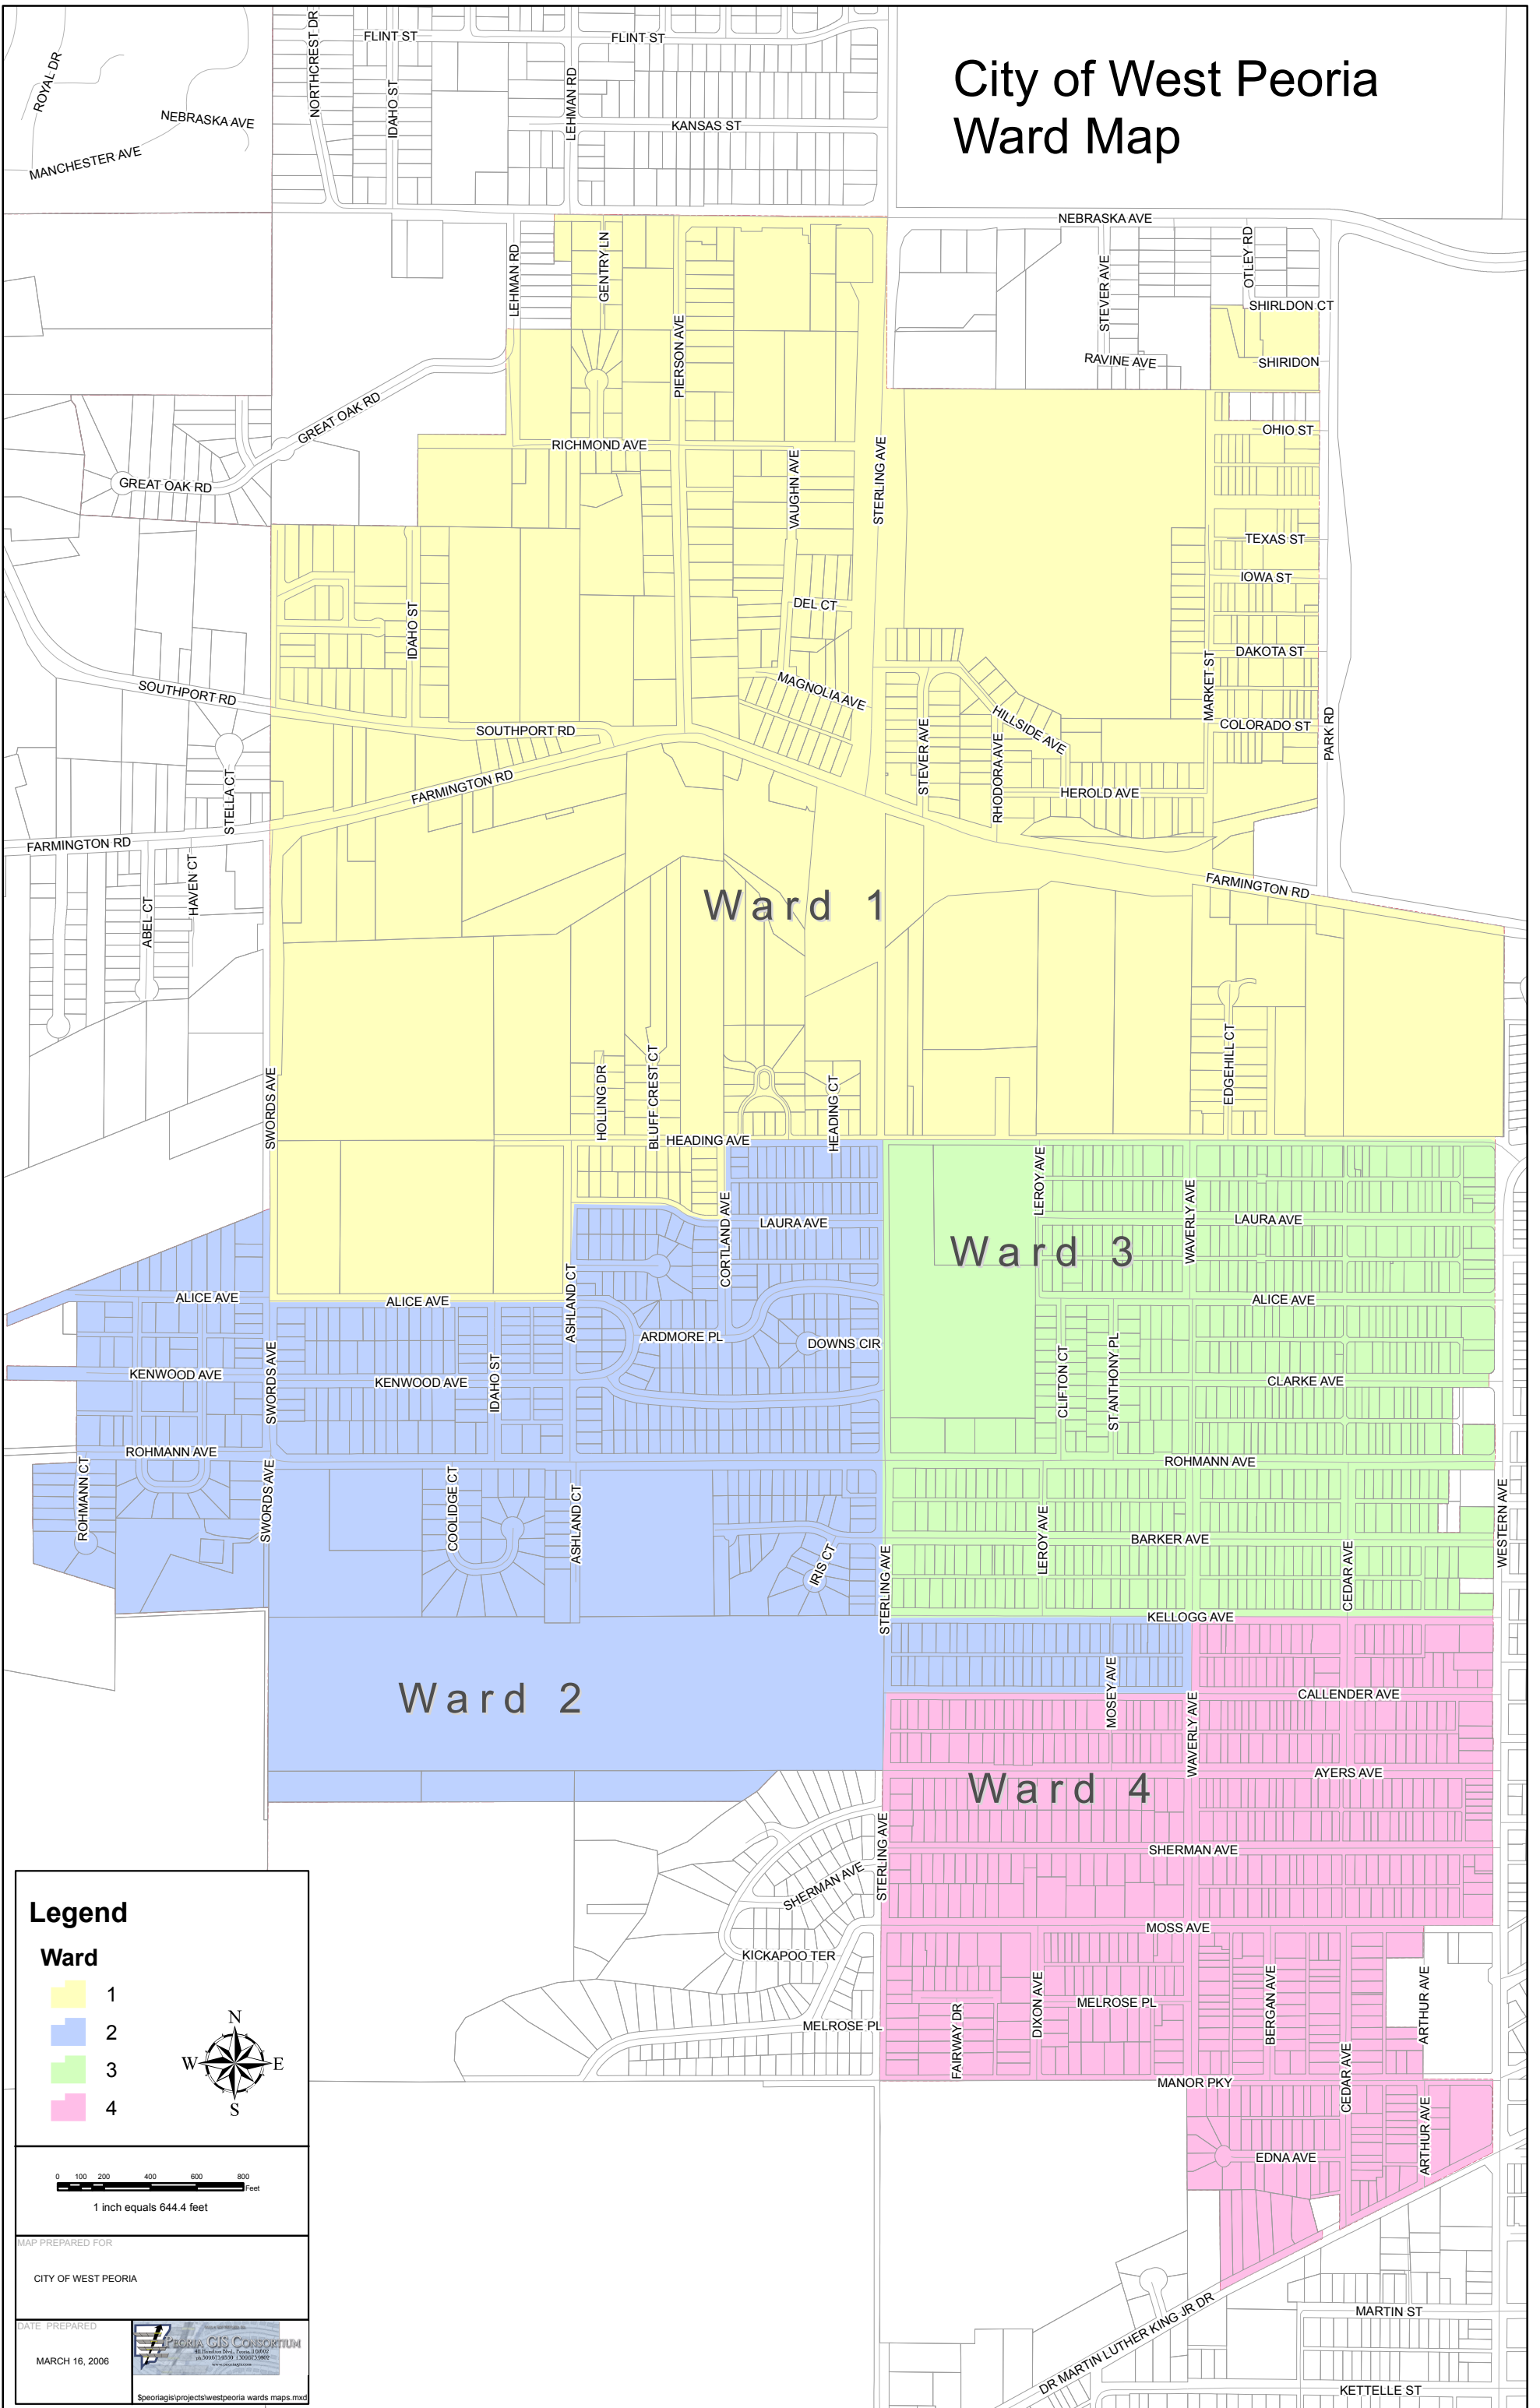

City of West Peoria Ward Map

Legend

Ward

- 1
- 2
- 3
- 4

1 inch equals 644.4 feet

MAP PREPARED FOR
CITY OF WEST PEORIA

DATE PREPARED
MARCH 16, 2006